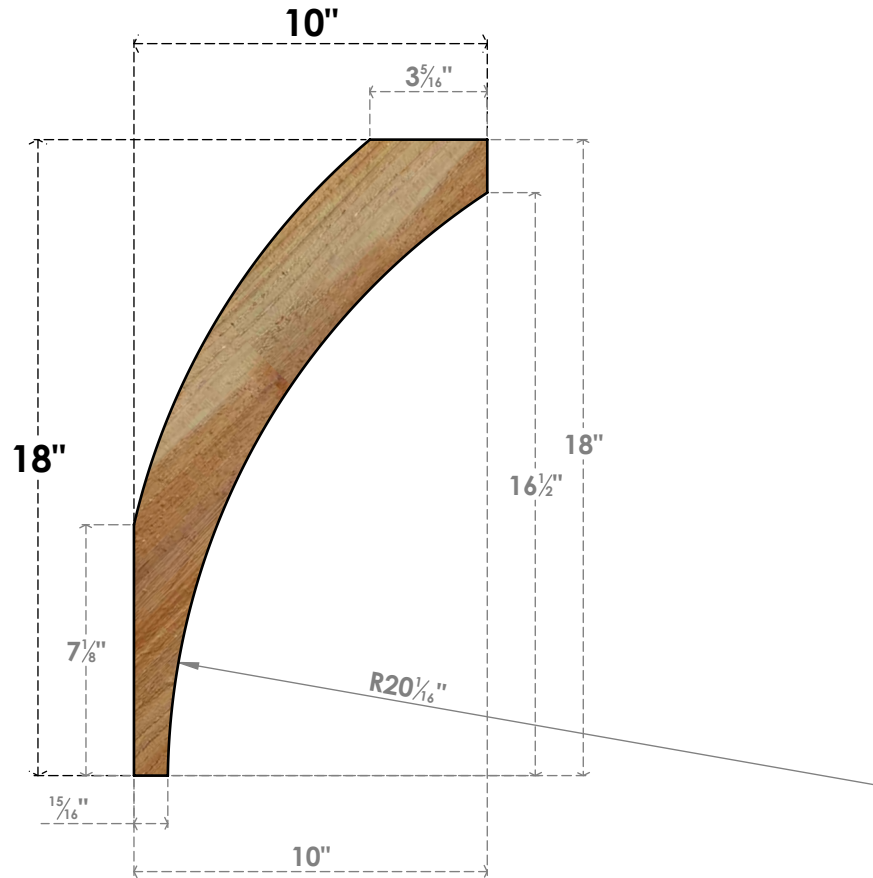

BRC04X10X18THR00RWR

4"W X 10"D X 18"H THORTON ROUGH SAWN BRACE, WESTERN RED CEDAR

SIDE

FRONT

EKENA MILLWORK
 2300 WEST MAIN ST.
 CLARKSVILLE, TX 75426
 TOLL FREE: 866-607-0453
 WWW.EKENAMILLWORK.COM

NOTES

1. INSTALLATION TO BE COMPLETED IN ACCORDANCE WITH MANUFACTURER'S SPECIFICATIONS.
2. DRAWING MAY NOT BE TO SCALE
3. THIS DRAWING IS INTENDED FOR DESIGN AND PLANNING PURPOSES ONLY.
4. ALL INFORMATION CONTAINED HEREIN WAS CURRENT AT THE TIME OF DEVELOPMENT BUT MUST BE REVIEWED AND APPROVED BY THE PRODUCT MANUFACTURER TO BE CONSIDERED ACCURATE.
5. PRODUCTS ARE NOT KILN DRIED. THIS ITEM IS UNIQUE AND WILL CONTAIN THE NATURAL VARIATIONS THAT THE WOOD SPECIES OFFERS. THIS MAY RESULT IN VARIATIONS UP TO 1/4"