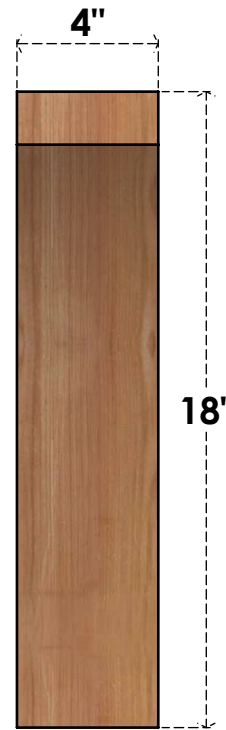

BRC04X10X18THR00RWR

4"W X 10"D X 18"H THORTON ROUGH SAWN BRACE, WESTERN RED CEDAR

SIDE

FRONT

EKENA MILLWORK
 2300 WEST MAIN ST.
 CLARKSVILLE, TX 75426
 TOLL FREE: 866-607-0453
 WWW.EKENAMILLWORK.COM

NOTES

1. INSTALLATION TO BE COMPLETED IN ACCORDANCE WITH MANUFACTURER'S SPECIFICATIONS.
2. DRAWING MAY NOT BE TO SCALE
3. THIS DRAWING IS INTENDED FOR DESIGN AND PLANNING PURPOSES ONLY.
4. ALL INFORMATION CONTAINED HEREIN WAS CURRENT AT THE TIME OF DEVELOPMENT BUT MUST BE REVIEWED AND APPROVED BY THE PRODUCT MANUFACTURER TO BE CONSIDERED ACCURATE.
5. PRODUCTS ARE NOT KILN DRIED. THIS ITEM IS UNIQUE AND WILL CONTAIN THE NATURAL VARIATIONS THAT THE WOOD SPECIES OFFERS. THIS MAY RESULT IN VARIATIONS UP TO 1/4"